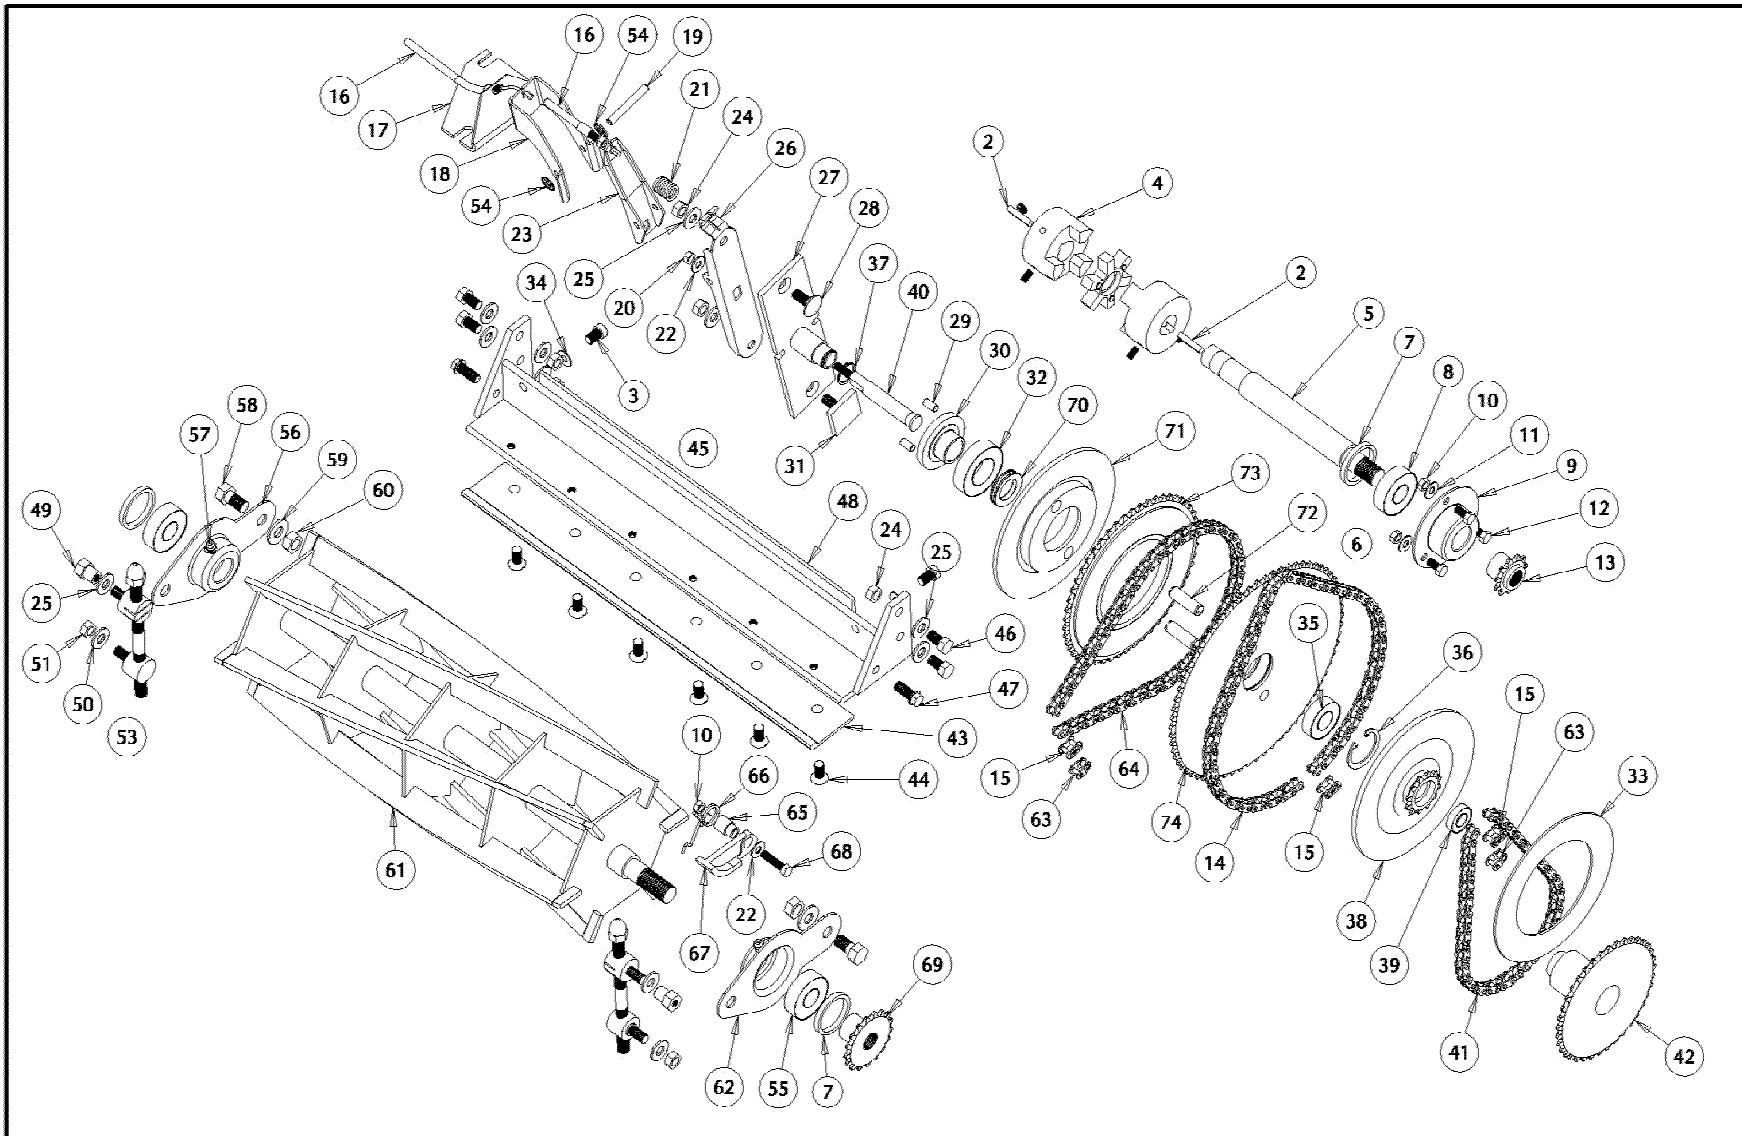

DRIVE SYSTEM

Item	Description	Part No	Item	Description	Part No
1			42	SPROCKET-ROLLER 39T WA	L1020-753
1			43	BLADE BOTTOM 400	L1440-300
2	KEY CENT CLUTCH KEY3/16X1	L1015-385	43	BLADE BOTTOM 500	L1540-300
3	SCREW CAPSCREW SS 5/16X1/2 UNC	FSCPL55	43	BLADE BOTTOM 660	L1640-300
4	COUPLING-INLINE 3/4"TYPE 095	L1015-700	43	BLADE BOTTOM SHAVER GOLF	L1740-295
4	COUPLING-INLINE 5/8"TYPE 095	L1015-705	43	BLADE BOTTOM SHAVER 660	L1640-295
5	BAR-DRIVE M400 PTD BLACK	L1415-700B	44	SCREW MC ZP CSK SLT 5/16X1/2	FSCPL41
5	BAR-DRIVE M400 5/8" PTD	L1415-710B	45	BLADE BOTTOM ASSY 400 PTD	L1440-450
5	BAR-DRIVE M500 PTD BLACK	L1515-700B	45	BLADE BOTTOM ASSY 500 PTD	L1540-450
5	BAR-DRIVE M500 5/8" PTD	L1515-710B	45	BLADE BOTTOM ASSY 660 PTD	L1640-450
6	BAR-DRIVE ASSY 400	L1415-705	45	BLADE BOTTOM ASSY GOLF PTD	L1740-450
6	BAR-DRIVE ASSY 400 5/8"	L1415-715	45	BLADE BOTTOM ASSY 660-S PTD	L1640-460
6	BAR-DRIVE ASSY 500/660	L1515-705	46	BOLT HT ZP M8X20 SET SCREW	FBOPL02
6	BAR-DRIVE ASSY 500/660 5/8"	L1515-715	47	SCREW TAPTITE M8X20 HEX HD ZP	L0108-039
7	SPACER BEARING PLASTIC HDPE	L1060-120	48	CARRIER ASSY BOTTOM BLADE 400	L1440-390
8	BEARING 6203-2RS	FBRL080	48	CARRIER ASSY BOTTOM BLADE 500	L1540-390
9	HOUSING BEARING ROUND PAINTED	L1060-145	48	CARRIER ASSY BOTTOM BLADE 660	L1640-390
10	NUT ZP M6	FNUPL06	49	STUD CATCHER ZP	L1035-240
11	WASHER SPRING ZP M6	FWAPL56	50	WASHER FLAT ZP M8X19X1.6	FWAPL08
12	BOLT HT ZP M6X16 SET SCREW	FBOPL01	51	NUT NYLOC ZP M8	FNLPL08
13	SPROCKET-MOTOR 10T	L1020-741	52		
14	CHAIN-3/8"35-1 72P ENDLESS	L1025-725	53	ADJ ASSY REEL SQUEEZED	L1035-290
15	CHAIN CONN LINK 3/8 ANSI 35	L1025-490	54	WASHER STARLOCK M6 PUSHON FIX	L0135-015
16	CABLE-CLUTCH ASSY TWIN DRIVE	L1050-700	55	BEARING 6203 Z	FBRL070
17	BRACKET-CABLE RETAINER W/A PTD	L1020-785B	56	HOUSING REEL BEARING RH PTD	L1035-215
18	BRACKET - CLUTCH REEL ZP	L1020-710Z	57	NIPPLE GREASE 1/4 SAE STRAIGHT	L1060-110
19	PIN - 6 X 45 LONG ZP	L1020-770Z	58	BOLT REEL ADJ PIVOT ZP	L1035-230
20	NUT NYLOC ZP M6	FNLPL06	59	WASHER BRG HSNG 3/8 ZP	L1035-200
21	SPRING CLUTCH ZP	L1220-395	60	NUT NYLOC ZP 3/8 UNF	FNLPL45
22	WASHER FLAT ZP M6X16X1.2	FWAPL06	61	REEL COMPL 400 PAINTED	L1435-400
23	LEVER - CLUTCH ROLLER ZP	L1020-700Z	61	REEL COMPL 500 PAINTED	L1535-400
24	NUT ZP M8	FNUPL08	61	REEL ASSY COMPL 660 6BLADE PTD	L1635-400
25	WASHER SPRING ZP M8	FWAPL58	61	REEL ASSY COMPL GOLF PTD	L1735-400
26	BRACKET - CLUTCH ROLLER ZP	L1020-705Z	61	REEL ASSY COMP 660 10BLADE PTD	L1135-400
27	PLATE-CLUTCH MOUNT W/A	L1020-720	62	HOUSING REEL BEARING LH PTD	L1035-205
28	BOLT ZP M8X20 CUP HD	FBOPL21	63	CHAIN CRANK LINK 3/8 ANSI 35	L1025-480
29	PIN - CLUTCH THRUST	L1020-726	64	CHAIN-3/8"35-1 67P ENDLESS	L1025-720
30	BLOCK - CLUTCH THRUST	L1020-725	65	BOSS-CHAIN TENSION	L1025-700
31	PLATE-CLAMP CLUTCH ASSY	L1020-765	66	SPRING-TORSION REEL	L1025-705
32	BEARING 6005-2RS	FBRL130	67	SHOE-CHAIN TENSION	L1025-710
33	LINING - CLUTCH 2MM	L1020-760	68	BOLT ZP M6X30 SET SCREW	FBOPL09