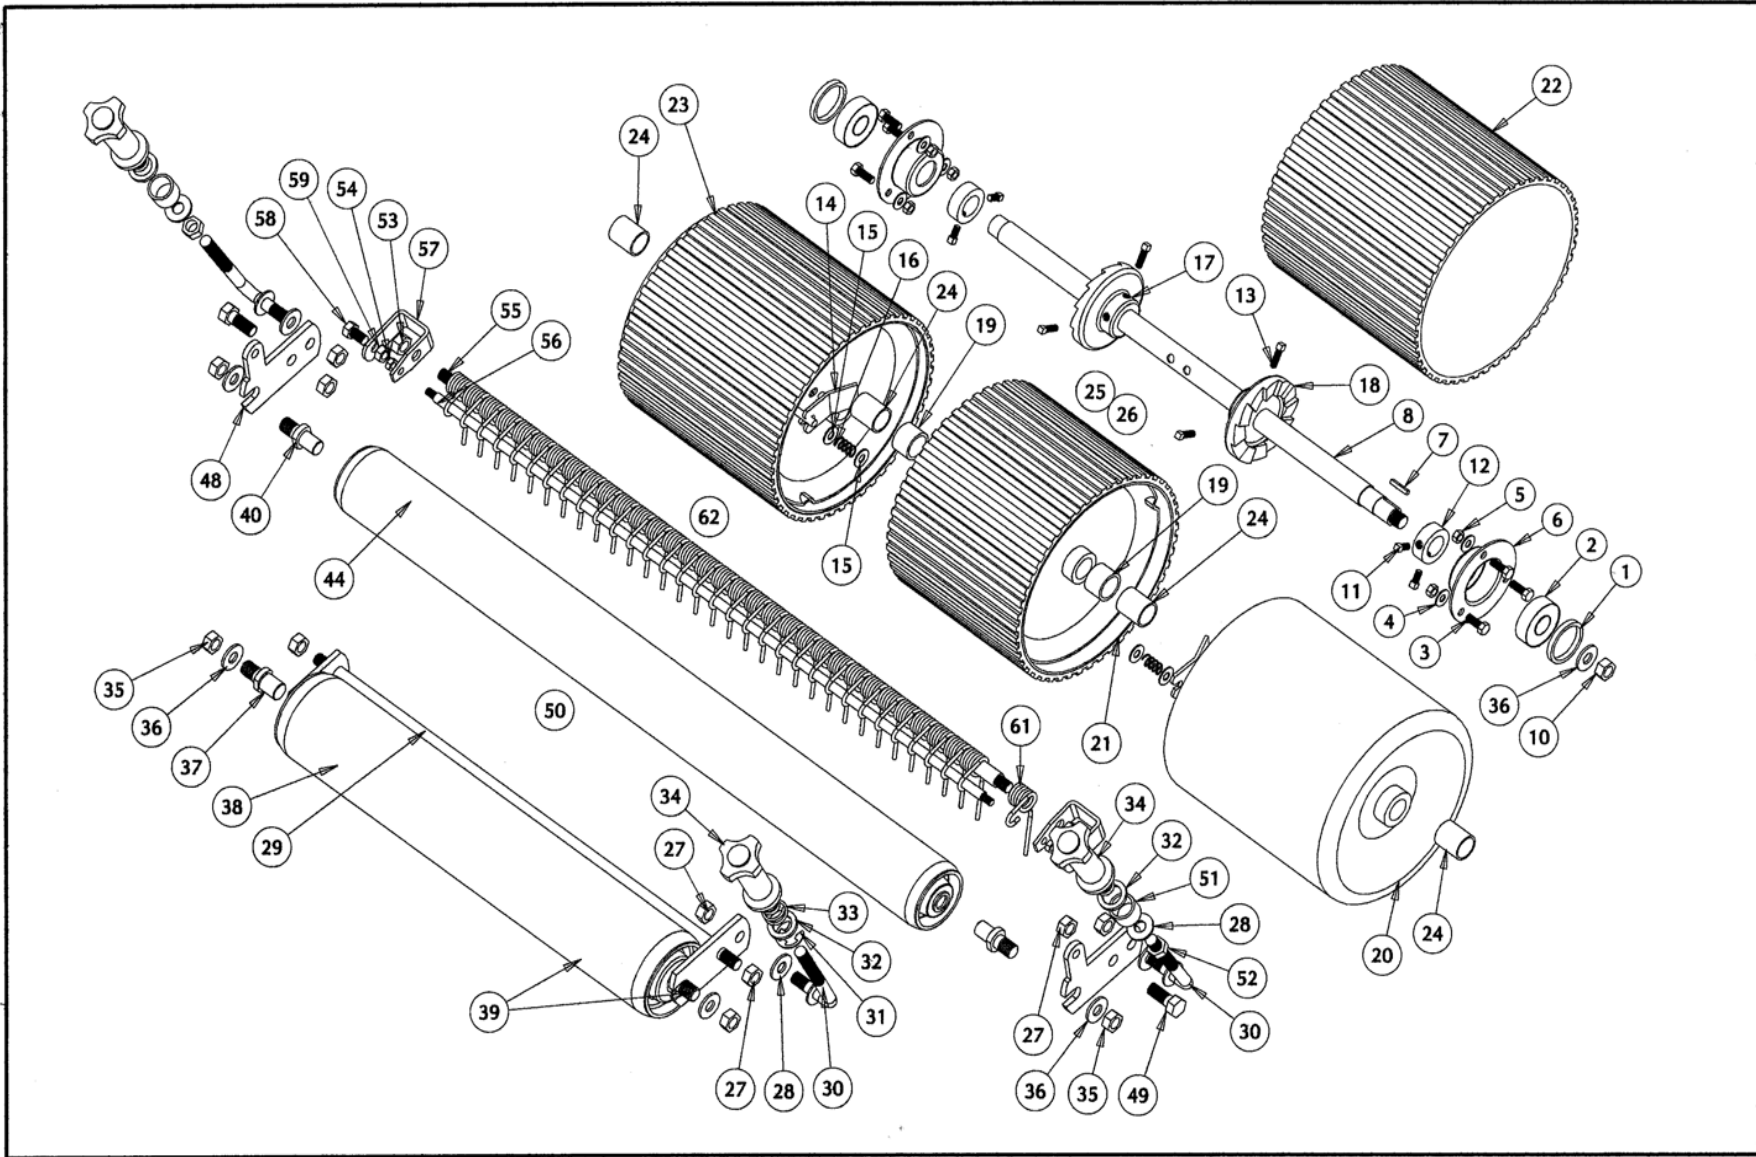

DRIVE SYSTEM

Item	Description	Part No	Item	Description	Part No
1			42	SPROCKET-ROLLER 39T WA	L1020-753
1			43	BLADE BOTTOM 400	L1440-300
2	KEY CENT CLUTCH KEY3/16X1	L1015-385	43	BLADE BOTTOM 500	L1540-300
3	SCREW CAPSCREW SS 5/16X1/2 UNC	FSCPL55	43	BLADE BOTTOM 660	L1640-300
4	COUPLING-INLINE 3/4"TYPE 095	L1015-700	43	BLADE BOTTOM SHAVER GOLF	L1740-295
4	COUPLING-INLINE 5/8"TYPE 095	L1015-705	43	BLADE BOTTOM SHAVER 660	L1640-295
5	BAR-DRIVE M400 PTD BLACK	L1415-700B	44	SCREW MC ZP CSK SLT 5/16X1/2	FSCPL41
5	BAR-DRIVE M400 5/8" PTD	L1415-710B	45	BLADE BOTTOM ASSY 400 PTD	L1440-450
5	BAR-DRIVE M500 PTD BLACK	L1515-700B	45	BLADE BOTTOM ASSY 500 PTD	L1540-450
5	BAR-DRIVE M500 5/8" PTD	L1515-710B	45	BLADE BOTTOM ASSY 660 PTD	L1640-450
6	BAR-DRIVE ASSY 400	L1415-705	45	BLADE BOTTOM ASSY GOLF PTD	L1740-450
6	BAR-DRIVE ASSY 400 5/8"	L1415-715	45	BLADE BOTTOM ASSY 660-S PTD	L1640-460
6	BAR-DRIVE ASSY 500/660	L1515-705	46	BOLT HT ZP M8X20 SET SCREW	FBOPL02
6	BAR-DRIVE ASSY 500/660 5/8"	L1515-715	47	SCREW TAPTITE M8X20 HEX HD ZP	L0108-039
7	SPACER BEARING PLASTIC HDPE	L1060-120	48	CARRIER ASSY BOTTOM BLADE 400	L1440-390
8	BEARING 6203-2RS	FBRL080	48	CARRIER ASSY BOTTOM BLADE 500	L1540-390
9	HOUSING BEARING ROUND PAINTED	L1060-145	48	CARRIER ASSY BOTTOM BLADE 660	L1640-390
10	NUT ZP M6	FNUPL06	49	STUD CATCHER ZP	L1035-240
11	WASHER SPRING ZP M6	FWAPL56	50	WASHER FLAT ZP M8X19X1.6	FWAPL08
12	BOLT HT ZP M6X16 SET SCREW	FBOPL01	51	NUT NYLOC ZP M8	FNLPL08
13	SPROCKET-MOTOR 10T	L1020-741	52		
14	CHAIN-3/8"35-1 72P ENDLESS	L1025-725	53	ADJ ASSY REEL SQUEEZED	L1035-290
15	CHAIN CONN LINK 3/8 ANSI 35	L1025-490	54	WASHER STARLOCK M6 PUSHON FIX	L0135-015
16	CABLE-CLUTCH ASSY TWIN DRIVE	L1050-700	55	BEARING 6203 Z	FBRL070
17	BRACKET-CABLE RETAINER W/A PTD	L1020-785B	56	HOUSING REEL BEARING RH PTD	L1035-215
18	BRACKET - CLUTCH REEL ZP	L1020-710Z	57	NIPPLE GREASE 1/4 SAE STRAIGHT	L1060-110
19	PIN - 6 X 45 LONG ZP	L1020-770Z	58	BOLT REEL ADJ PIVOT ZP	L1035-230
20	NUT NYLOC ZP M6	FNLPL06	59	WASHER BRG HSNG 3/8 ZP	L1035-200
21	SPRING CLUTCH ZP	L1220-395	60	NUT NYLOC ZP 3/8 UNF	FNLPL45
22	WASHER FLAT ZP M6X16X1.2	FWAPL06	61	REEL COMPL 400 PAINTED	L1435-400
23	LEVER - CLUTCH ROLLER ZP	L1020-700Z	61	REEL COMPL 500 PAINTED	L1535-400
24	NUT ZP M8	FNUPL08	61	REEL ASSY COMPL 660 6BLADE PTD	L1635-400
25	WASHER SPRING ZP M8	FWAPL58	61	REEL ASSY COMPL GOLF PTD	L1735-400
26	BRACKET - CLUTCH ROLLER ZP	L1020-705Z	61	REEL ASSY COMP 660 10BLADE PTD	L1135-400
27	PLATE-CLUTCH MOUNT W/A	L1020-720	62	HOUSING REEL BEARING LH PTD	L1035-205
28	BOLT ZP M8X20 CUP HD	FBOPL21	63	CHAIN CRANK LINK 3/8 ANSI 35	L1025-480
29	PIN - CLUTCH THRUST	L1020-726	64	CHAIN-3/8"35-1 67P ENDLESS	L1025-720
30	BLOCK - CLUTCH THRUST	L1020-725	65	BOSS-CHAIN TENSION	L1025-700
31	PLATE-CLAMP CLUTCH ASSY	L1020-765	66	SPRING-TORSION REEL	L1025-705
32	BEARING 6005-2RS	FBRL130	67	SHOE-CHAIN TENSION	L1025-710
33	LINING - CLUTCH 2MM	L1020-760	68	BOLT ZP M6X30 SET SCREW	FBOPL09